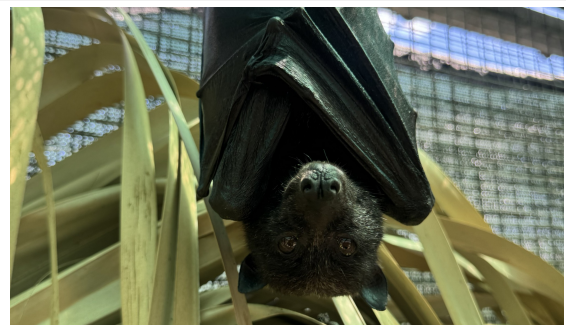

Saya – Gentle and observant, taking everything in before making a move.